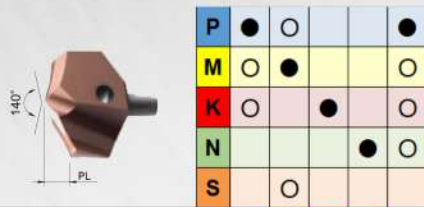

TOTIME

KATANA Series

P	●	○			●
M	○	●			○
K	○		●		○
N				●	○
S		○			

Dia.	PL	Model No.	TPA	TMA	TKA	TNA	TPC
10.00	1.8	S10-1000	●	●	●	●	●
10.20	1.9	S10-1020	●	●	●	●	●
10.50	1.9	S10-1050	●	●	●	●	●
11.00	2.0	S10-1100	●	●	●	●	●
11.50	2.1	S10-1150	●	●	●	●	●
12.00	2.2	S10-1200	●	●	●	●	●
12.50	2.3	S10-1250	●	●	●	●	●
13.00	2.4	S10-1300	●	●	●	●	●
13.50	2.5	S10-1350	●	●	●	●	●
14.00	2.5	S10-1400	●	●	●	●	●
14.50	2.6	S10-1450	●	●	●	●	●
15.00	2.7	S10-1500	●	●	●	●	●
15.50	2.8	S10-1550	●	●	●	●	●
16.00	2.9	S10-1600	●	●	●	●	●
16.50	3.0	S10-1650	●	●	●	●	●
17.00	3.1	S10-1700	●	●	●	●	●
17.50	3.2	S10-1750	●	●	●	●	●
18.00	3.3	S10-1800	●	●	●	●	●
18.50	3.4	S10-1850	●	●	●	●	●
19.00	3.5	S10-1900	●	●	●	●	●
19.50	3.5	S10-1950	●	●	●	●	●
20.00	3.6	S10-2000	●	●	●	●	●
20.50	3.7	S10-2050	●	●	●	●	●
21.00	3.8	S10-2100	●	●	●	●	●
21.50	3.9	S10-2150	●	●	●	●	●
22.00	4.0	S10-2200	●	●	●	●	●
22.50	4.1	S10-2250	●	●	●	●	●
23.00	4.2	S10-2300	●	●	●	●	●
23.50	4.3	S10-2350	●	●	●	●	●
24.00	4.4	S10-2400	●	●	●	●	●
24.50	4.5	S10-2450	●	●	●	●	●

P	●	○			●
M	○	●			○
K	○		●		○
N				●	○
S		○			

Dia.	PL	Model No.	TPA	TMA	TKA	TNA	TPC
25.00	4.5	S10-2500	●	●	●	●	●
25.50	4.6	S10-2550	●	●	●	●	●
26.00	4.7	S10-2600	●	●	●	●	●
26.50	4.8	S10-2650	●	●	●	●	●
27.00	4.9	S10-2700	●	●	●	●	●
27.50	5.0	S10-2750	●	●	●	●	●
28.00	5.1	S10-2800	●	●	●	●	●
28.50	5.2	S10-2850	●	●	●	●	●
29.00	5.3	S10-2900	●	●	●	●	●
29.50	5.4	S10-2950	●	●	●	●	●
30.00	5.5	S10-3000	●	●	●	●	●
30.50	5.6	S10-3050	●	●	●	●	●
31.00	5.6	S10-3100	●	●	●	●	●
31.50	5.7	S10-3150	●	●	●	●	●
32.00	5.8	S10-3200	●	●	●	●	●
32.50	5.9	S10-3250	●	●	●	●	●
33.00	6.0	S10-3300	●	●	●	●	●
33.50	6.1	S10-3350	●	●	●	●	●
34.00	6.2	S10-3400	●	●	●	●	●
34.50	6.3	S10-3450	●	●	●	●	●
35.00	6.4	S10-3500	●	●	●	●	●
35.50	6.5	S10-3550	●	●	●	●	●
36.00	6.6	S10-3600	●	●	●	●	●
36.50	6.6	S10-3650	●	●	●	●	●
37.00	6.7	S10-3700	●	●	●	●	●
37.50	6.8	S10-3750	●	●	●	●	●
38.00	6.9	S10-3800	●	●	●	●	●
38.50	7.0	S10-3850	●	●	●	●	●
39.00	7.1	S10-3900	●	●	●	●	●
39.50	7.2	S10-3950	●	●	●	●	●
39.99	7.3	S10-3999	●	●	●	●	●